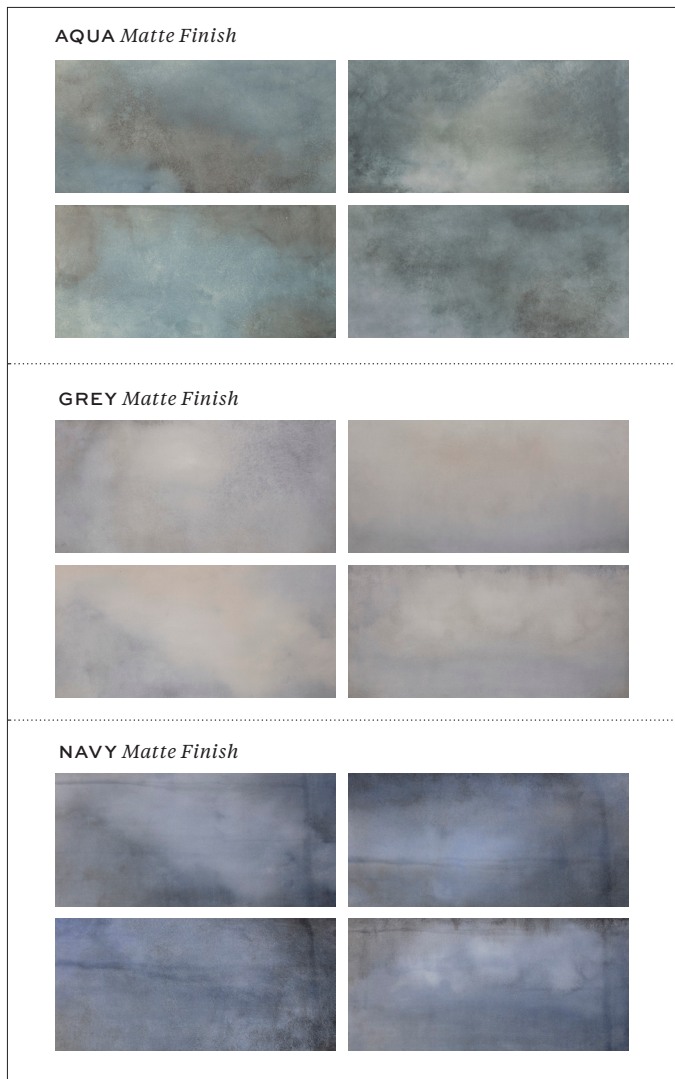

AQUARELLE

The artistry of hand-painted watercolor arrives in a new medium in Aquarelle, our proprietary porcelain tile. Luminous blooms of color and movement grace the surface of each tile, transferred to porcelain from watercolor paintings commissioned exclusively for this purpose. Aquarelle is designed in three soothing colorways: Aqua, a shimmering blue-green with glints of golden taupe; Navy, a rich hue that flows between midnight and sky blue; and Grey, a color that softly shifts between silver-lined clouds of both warm and cool. The fluctuating tonality offers the ability to create Impressionist-inspired surfaces of fascinating range. 15.75" × 31.5", in Matte finish.

PICTURED: AQUARELLE AQUA

AQUARELLE

APPLICATIONS									VARIATION				TAILORED TO CUSTOMIZATION						
INTERIOR FLOOR	INTERIOR WALL	SHOWER WALL	SHOWER FLOOR	EXTERIOR FLOOR	EXTERIOR WALL	POOL/ FOUNTAIN	COUNTER TOP	FIREPLACE SURROUND	V1	V2	V3	V4	CARPET CUTTING	FIELD	FINISH	MOSAIC ¹	SADDLE	VANITY TOP	WATERJET
Commercial Light/ Medium	All	Yes, including steam	Yes, in mosaic formats only	No	Yes, including freeze thaw	No	Yes	Yes											